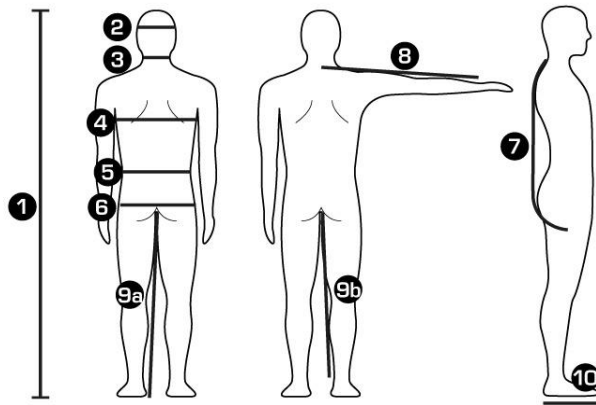

SIZE CHARTS

IMPORTANT!
Take body-near measurements

- 1 Body height
- 2 Head
- 3 Neck
- 4 Chest
- 5 Waist
- 6 Hips (Maximum hips circumference)
- 7 Neck-Crotch (from 7th cervical vertebra to center of crotch)
- 8 Neck-Wrist (from 7th cervical vertebra to wrist)
- 9a For Drysuits: Length from crotch to floor
- 9b For Wetsuits: Length from crotch to ankle
- 10 Foot length

MEN STANDARD

[cm]

Men	3XS	XXS	XS	S	M	ML	L	XL	XXL	3XL
European Size	C42	C44	C46	C48	C50	C52	C54	C56	C58	C60
Height for Wetsuit	165-171	167-173	169-175	171-177	173-179	175-181	177-183	179-185	181-187	183-189
Height for back zipped Drysuit	165-173	167-175	169-177	171-179	173-181	175-183	177-185	179-187	181-189	183-191
Height for front zipped Drysuit	165-177	167-179	169-181	171-183	173-185	175-187	177-189	179-191	181-193	183-195
Head	56	56	57	57	58	58	58	59	59	60
Neck	35	36	37	38	39	40	41	42	43	44
Chest	84	88	92	96	100	104	108	112	116	120
Waist	68	73	78	83	88	93	98	103	108	113
Hips	84	88	92	96	100	104	108	112	116	120
Neck to Crotch	78	79	80	81	82	83	84	85	86	87
Neck to Wrist	71	72	73	74	75	76	77	78	79	80
Crotch to Floor [Drysuit]	79	80	81	82	83	84	85	86	87	88
Crotch to Ankle [Wetsuit]	69	70	71	72	73	74	75	76	77	78
Dryboot size/Foot length	-	-	26	27	27	28	28	29	30	31
European Boot size	-	-	38-39	40-42	40-42	43-44	43-44	44-45	46-47	47-48