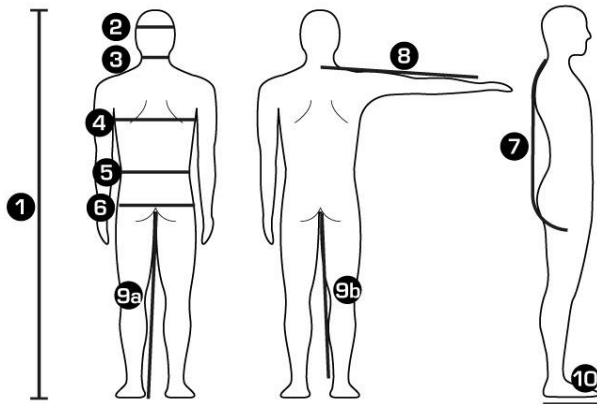

SIZE CHARTS

IMPORTANT!
Take body-near measurements

1. 1 Body height
2. 2 Head
3. 3 Neck
4. 4 Chest
5. 5 Waist
6. 6 Hips (Maximum hips circumference)
7. 7 Neck-Crotch (from 7th cervical vertebra to center of crotch)
8. 8 Neck-Wrist (from 7th cervical vertebra to wrist)
9. 9a For Drysuits: Length from crotch to floor
10. 9b For Wetsuits: Length from crotch to ankle
11. 10 Foot length

LADIES STANDARD

[cm]

Ladies	3XS	XXS	XS	S	M	ML	L	XL	XXL	3XL
European Size	C30	C32	C34	C36	C38	C40	C42	C44	C46	C48
Height for Wetsuit	157-163	159-165	161-167	163-169	165-171	167-173	169-175	171-177	173-179	175-181
Height for back zipped Drysuit	157-165	159-167	161-169	163-171	165-173	167-175	169-177	171-179	173-181	175-183
Height for front zipped Drysuit	157-169	159-171	161-173	163-175	165-177	167-179	169-181	171-183	173-185	175-187
Head	-	-	55	55	55	56	56	56	56	-
Neck	32	33	33	34	35	35	36	37	37,5	38,5
Chest	72	76	80	84	88	92	96	100	104	108
Waist	56	60	63	67	70	74	77	81	84	88
Hips	80	84	88	92	96	100	104	108	112	116
Neck to Crotch	70	71	73	74	75	76	77	78	79	80
Neck to Wrist	68	69	70	71	72	73	74	75	76	77
Crotch to Floor (Drysuit)	75	76	77	78	79	80	81	82	83	84
Crotch to Ankle (Wetsuit)	66	67	68	69	70	71	72	73	74	75
Dryboot size/Foot length	-	-	23	24	25	26	26	27	-	-
European Boot size	-	-	35	36	37	38-39	38-39	40-42	-	-

LADIES PLUS

LADIES TALL

[cm]

Ladies	M/+	L/+	M/t	ML/t	L/t
European Size	D38	D42	C138	C140	C142
Height for Wetsuit	165-171	169-175	172-178	174-180	176-182
Height for back zipped Drysuit	165-173	169-177	172-180	174-182	176-184
Height for front zipped Drysuit	165-177	169-181	172-184	174-186	176-188
Head	55	56	56	56	56
Neck	37	38	35	36	36
Chest	95	103	88	92	96
Waist	75	82	70	74	77
Hips	102	110	96	100	104
Neck to Crotch	78	80	77	78	79
Neck to Wrist	72	74	75	76	77
Crotch to Floor (Drysuit)	79	81	83	84	85
Crotch to Ankle (Wetsuit)	70	72	74	75	76
Dryboot size/Foot length	25	26	-	26	-
European Boot size	37	38-39	-	38-39	-